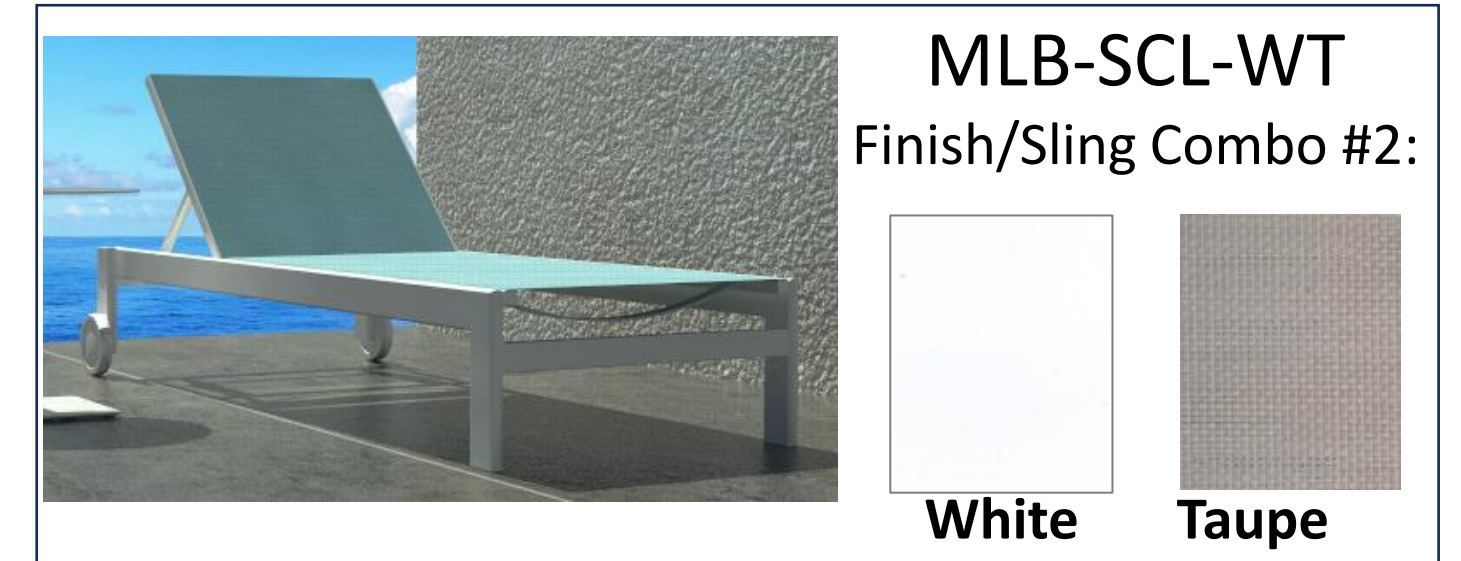

# Malibu Aluminum Cushion Chaise Lounge

(MLB18-W)

(MLB18-C)

- Powder Coated Aluminum tubular Structure
- PP/PVC Wheels
- 5 Position Adjustable back
- No Assembly Needed
- 250 lbs. Weight Capacity
- Min. Order Qty: 10 Per Color

White

Charcoal

# Malibu Aluminum Sling Chaise Lounge

- Powder Coated Aluminum tubular Structure
- PP/PVC Wheels
- 5 Position Adjustable back
- No Assembly Needed
- 250 lbs. Weight Capacity
- Min. Order Qty: 10 Per Color